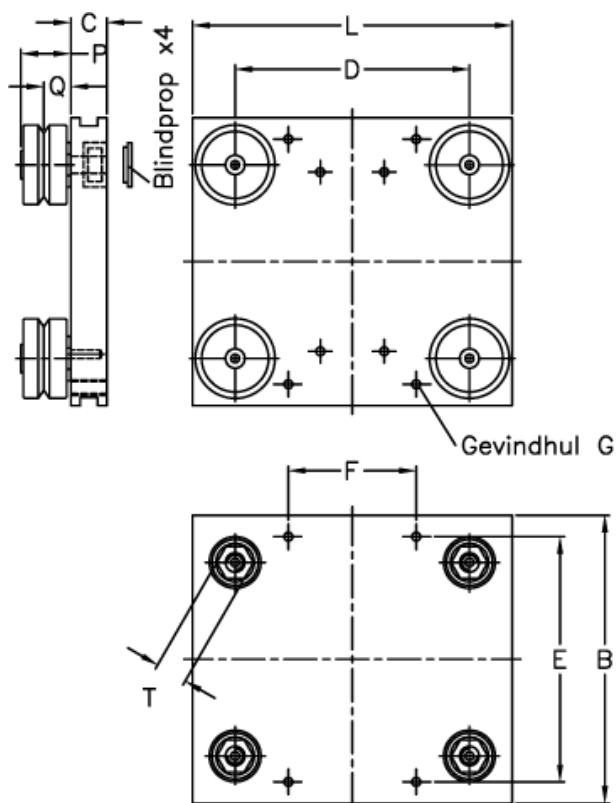

Article number: 057113060150100

Description: Hepco GV3 carriage AU 60 34 L150

Measures

B	= 135	P	= 21.3
C	= 17.00	Q	= 11.50
d	= 110	Threaded hole G = 4 x M8	
E	= 115		
F	= 60		
For bearing	= 34		
For slide	= M/NM 60		
L	= 150		